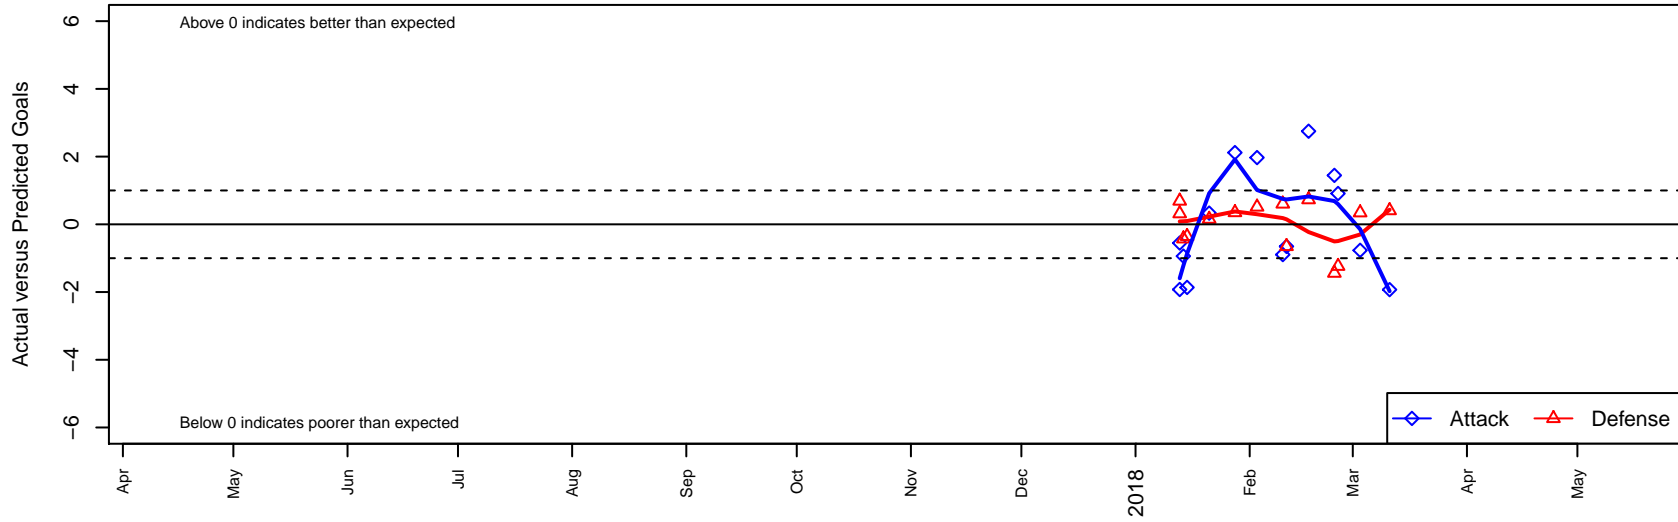

# Rogue Valley Timbers Red Velocity G99

Rogue Valley SC  
 Medford, OR  
 G99 total strength=1864  
 attack=43.55 defense=36.63  
 spr league = PTT Win G99 Premier

alt names used:  
 Rogue Valley Timbers RVT 99G Red  
 RV Timbers 99G Red

Venues played:  
 2017 Portland Winter Showcase U19  
 2017 PTT Winter G99 Premier

**Rogue Valley Timbers Red Velocity G99**  
 Dots are actual minus expected GF (blue circles) and GA (red triangles).  
 Blue line is smoothed change in attack strength. Red is smoothed change in defense strength.

**attack and defense variance (black dot)  
relative to other teams  
and top 10 in region**

**attack and defense rating  
relative to others at age  
and all opponents in last 13 months**

**Performance relative to 13 month average**