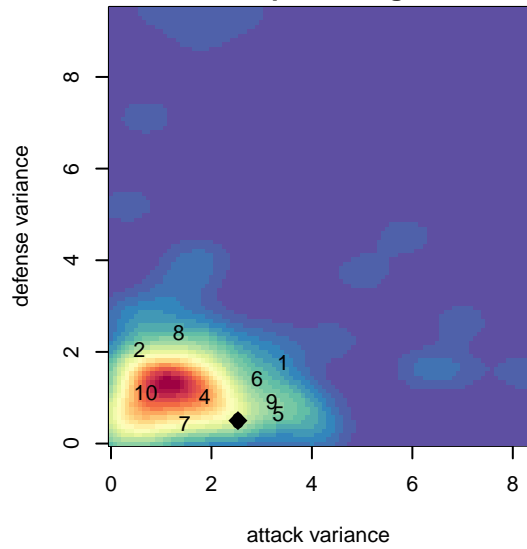

# Rogue Valley Timbers Red Velocity G99

Rogue Valley SC  
 Medford, OR  
 G99 total strength=1864  
 attack=43.55 defense=36.63  
 spr league = PTT Win G99 Premier

alt names used:  
 Rogue Valley Timbers RVT 99G Red  
 RV Timbers 99G Red

Venues played:  
 2017 Portland Winter Showcase U19  
 2017 PTT Winter G99 Premier

**Rogue Valley Timbers Red Velocity G99**  
 Dots are actual minus expected GF (blue circles) and GA (red triangles).  
 Blue line is smoothed change in attack strength. Red is smoothed change in defense strength.

**attack and defense variance (black dot)  
relative to other teams  
and top 10 in region**

**attack and defense rating  
relative to others at age  
and all opponents in last 13 months**

**Performance relative to 13 month average**