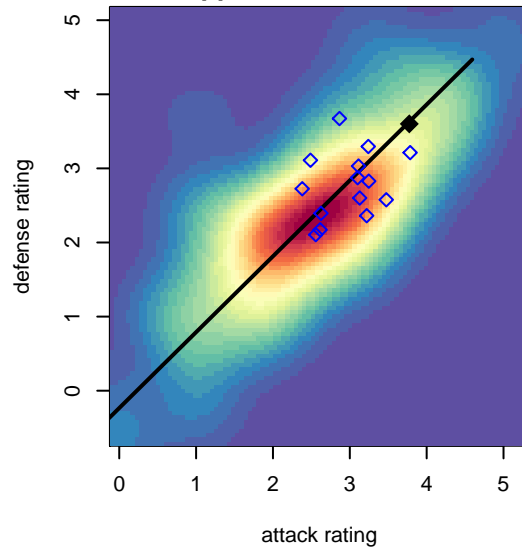

# Rogue Valley Timbers Red Velocity G99

Rogue Valley SC  
 Medford, OR  
 G99 total strength=1864  
 attack=43.55 defense=36.63  
 spr league = PTT Win G99 Premier

alt names used:  
 Rogue Valley Timbers RVT 99G Red  
 RV Timbers 99G Red

Venues played:  
 2017 Portland Winter Showcase U19  
 2017 PTT Winter G99 Premier

**Rogue Valley Timbers Red Velocity G99**  
 Dots are actual minus expected GF (blue circles) and GA (red triangles).  
 Blue line is smoothed change in attack strength. Red is smoothed change in defense strength.

**attack and defense variance (black dot)  
relative to other teams  
and top 10 in region**

**attack and defense rating  
relative to others at age  
and all opponents in last 13 months**

**Performance relative to 13 month average**