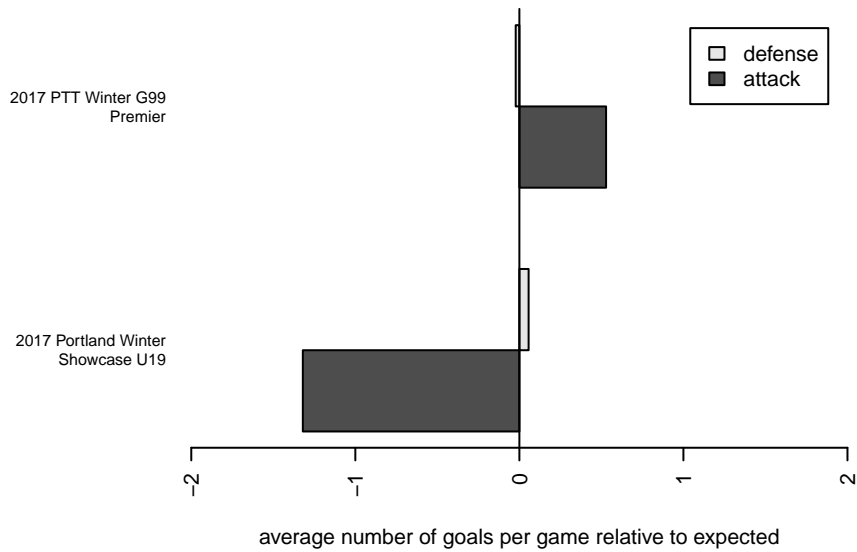

# Rogue Valley Timbers Red Velocity G99

Rogue Valley SC  
 Medford, OR  
 G99 total strength=1864  
 attack=43.55 defense=36.63  
 spr league = PTT Win G99 Premier

alt names used:  
 Rogue Valley Timbers RVT 99G Red  
 RV Timbers 99G Red

Venues played:  
 2017 Portland Winter Showcase U19  
 2017 PTT Winter G99 Premier

**Rogue Valley Timbers Red Velocity G99**  
 Dots are actual minus expected GF (blue circles) and GA (red triangles).  
 Blue line is smoothed change in attack strength. Red is smoothed change in defense strength.

**attack and defense variance (black dot)  
relative to other teams  
and top 10 in region**

**attack and defense rating  
relative to others at age  
and all opponents in last 13 months**

**Performance relative to 13 month average**